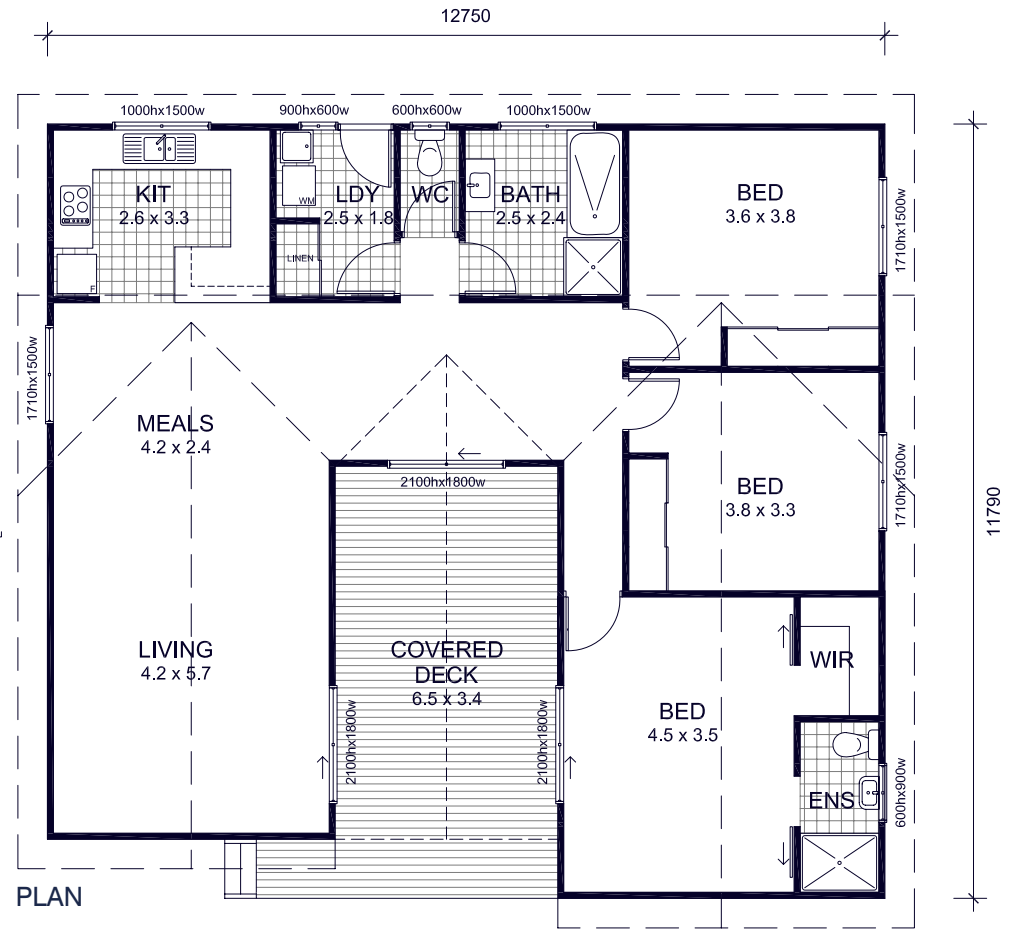

KIT HOME

BUYERS CENTRE

www.kithomebuyers.com.au

ELEVATION

BLUE GUM

A modern style gable house, with all wings of the house leading to an indoor / outdoor living space, generous bedrooms, and open plan living.

HOUSE	124.07 m ²
VERANDAH	22.38 m ²
TOTAL	146.45 m ²

PLAN

NOTE: Image is suggestion only, refer to individual quotations for full listing of products included