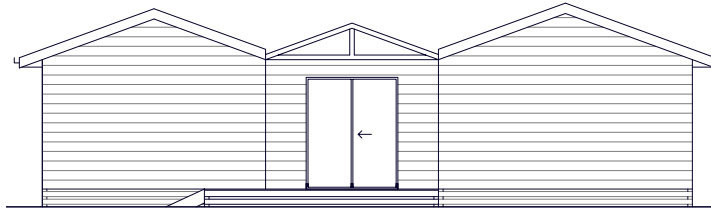

KIT HOME

BUYERS CENTRE

www.kithomebuyers.com.au

ELEVATION

BLUE GUM

A modern style gable house, with all wings of the house leading to an indoor / outdoor living space, generous bedrooms, and open plan living.

HOUSE	124.07 m ²
VERANDAH	22.38 m ²
TOTAL	146.45 m ²

PLAN

NOTE: Image is suggestion only, refer to individual quotations for full listing of products included