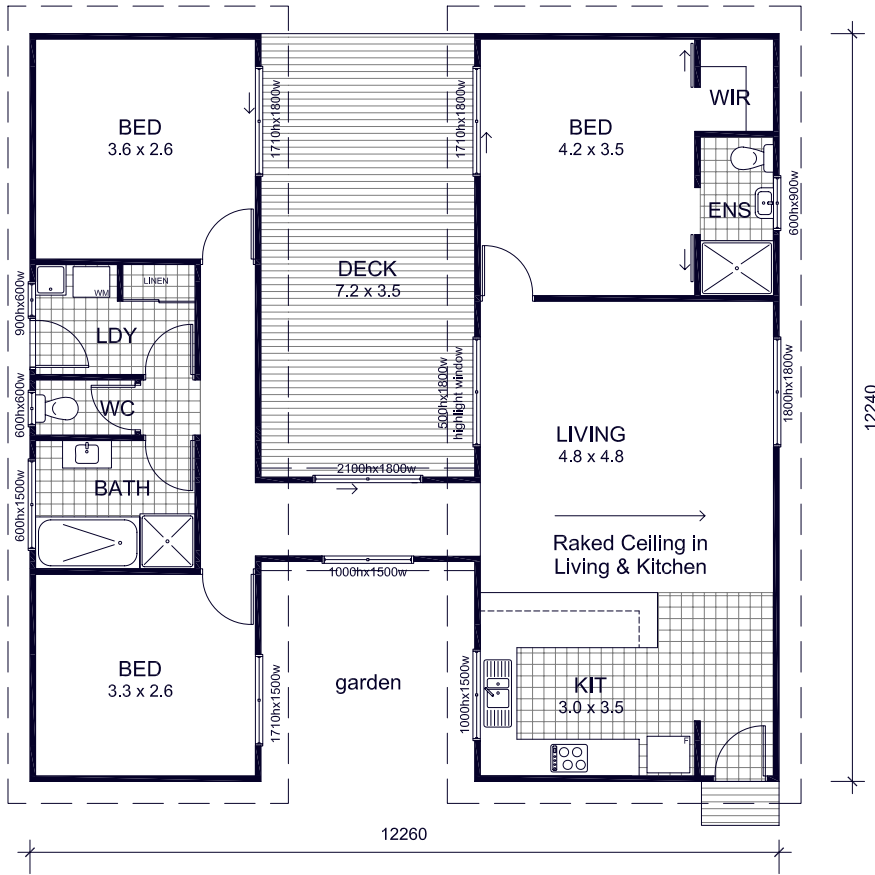

www.kithomebuyers.com.au

SEA BREEZE

A modern style gable house, with separated living and sleeping quarters, and centralised courtyard/deck. Perfect for a holiday home, or anyone that loves outdoor living.

HOUSE	107.2 m ²
VERANDAH	25.2 m ²
TOTAL	132.4 m ²

PLAN

ELEVATION

NOTE: Image is suggestion only, refer to individual quotations for full listing of products included