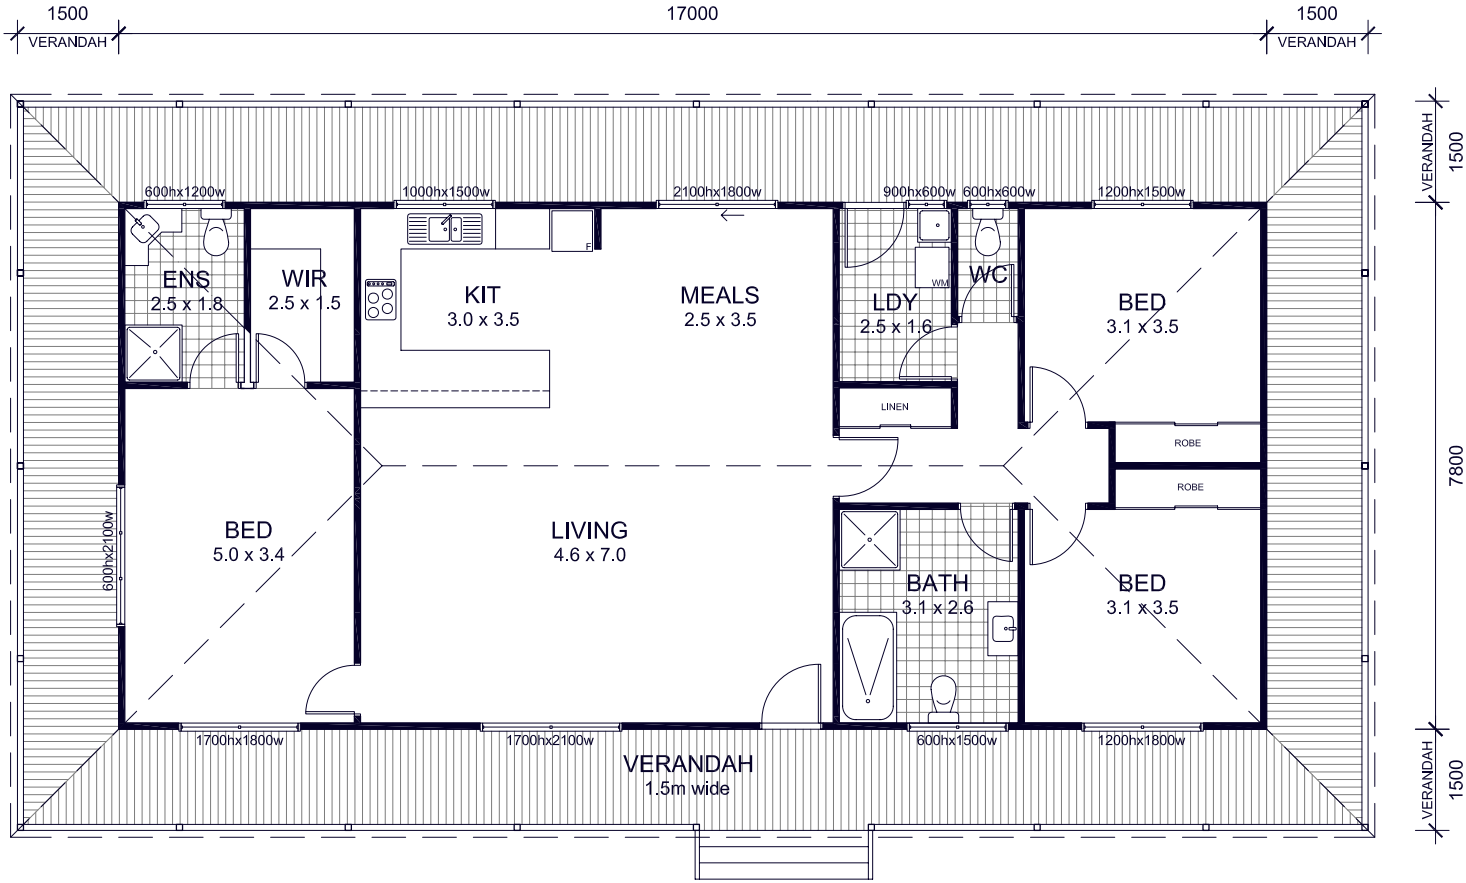

www.kithomebuyers.com.au

THE HOMESTEAD

A 3 Bedroom spacious family house, with open plan living and an optional classic Australian Verandah, creating spaces for everyone.

 x 3
  x 2
  x 3

HOUSE	132.6 m ²
VERANDAH	83.4 m ²
TOTAL	216.0 m ²

NOTE: Image is suggestion only, refer to individual quotations for full listing of products included