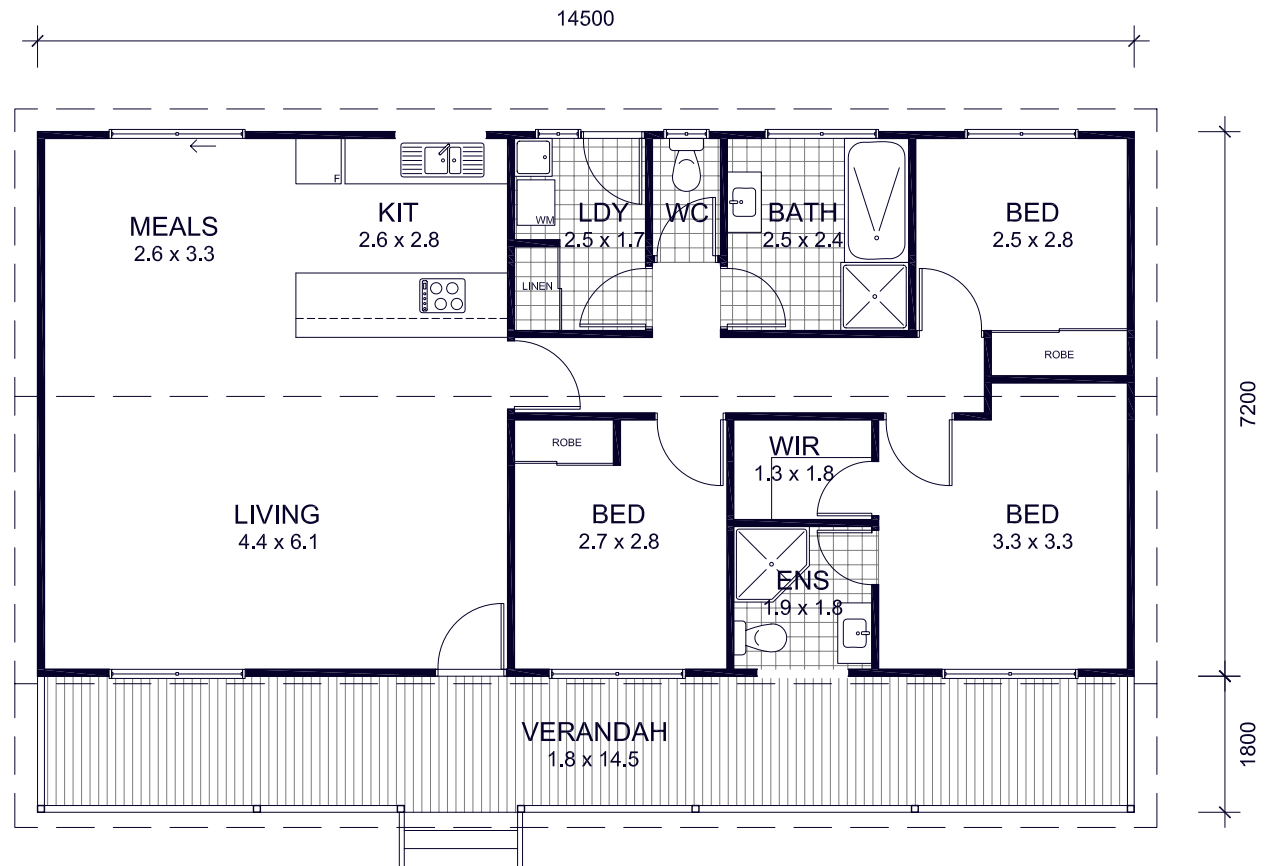

KIT HOME

BUYERS CENTRE

www.kithomebuyers.com.au

SETTLERS RETREAT

A three Bedroom family house, with a classic Verandah, plenty of bathroom facilities, open plan living space, and an overall layout designed for the needs of an Australian family.

HOUSE	104.4 m ²
VERANDAH	26.1 m ²
TOTAL	130.5 m ²

NOTE: Image is suggestion only, refer to individual quotations for full listing of products included