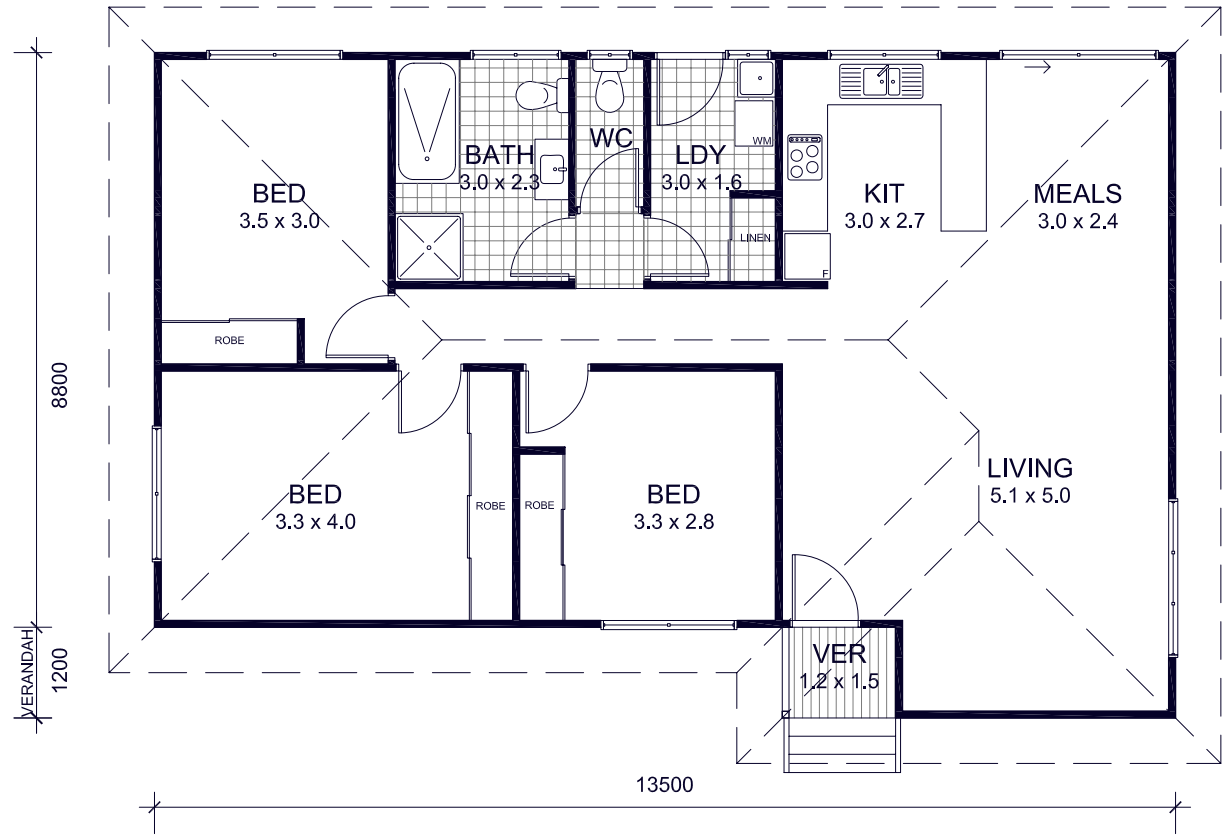

KIT HOME

BUYERS CENTRE

www.kithomebuyers.com.au

ANCHORAGE

An affordable 3 bedroom family house, suitable for young and growing families

HOUSE	106.8 m ²
VERANDAH	1.8 m ²
TOTAL	108.6 m ²

NOTE: Image is suggestion only, refer to individual quotations for full listing of products included